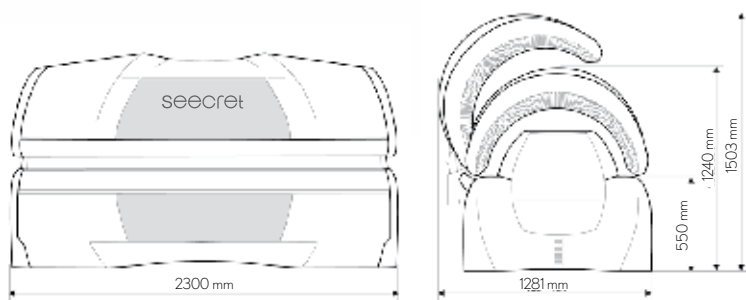

HIGH, HIGHER, HIGHLIGHT - THE SEECRET C700

Seecret C700:	
Seecret XL tubes	35
Seecret accent light tubes	20
Vita D+ tubes	4
Without Vita D+ tubes	On demand
Welltherm, heating comfort	Standard
Intelligent ventilation*	Standard
Male/female function	Standard
Xsens, aroma experience	Optional
ContourPlus (ergonomic bed)	Standard
SoundAround (surround sound experience)	Standard
My MP3 (own MP3 connection)	Standard
SmartVoice	Standard
Body ventilation	Standard
Internal timer	Standard
Connection for external timer	Standard
Hour counter	Standard
Central air ducting	Standard
Connection	400 V/3N~PE/50 Hz
Power	Approx. 7,5 kW
Fuses	3 x 16 A
Weight	295 kg