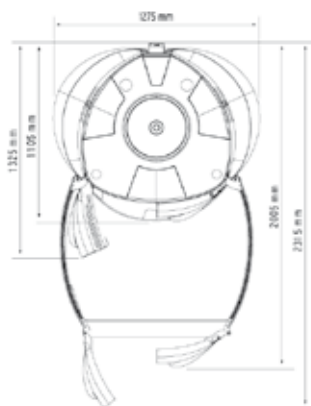

ACTIVE ANTI-AGING - THE SEECRET C750

| Seecret C750: | |
|-------------------------------|-------------------|
| Seecret XL tubes | 42 |
| Vita D+ tubes | 6 |
| Without Vita D+ tubes | On demand |
| Xsens, aroma experience | Optional |
| Loudspeaker and My MP3 | Optional |
| vibra plate | Optional |
| Changing room | Optional |
| Body ventilation | Standard |
| Internal timer | Standard |
| Connection for external timer | Standard |
| Hour counter | Standard |
| Connection | 400 V/3N~PE/50 Hz |
| Power | Approx. 6,5 kW |
| Fuses | 3 x 16 A |
| Weight (with vibra plate) | 220 kg (260 kg) |